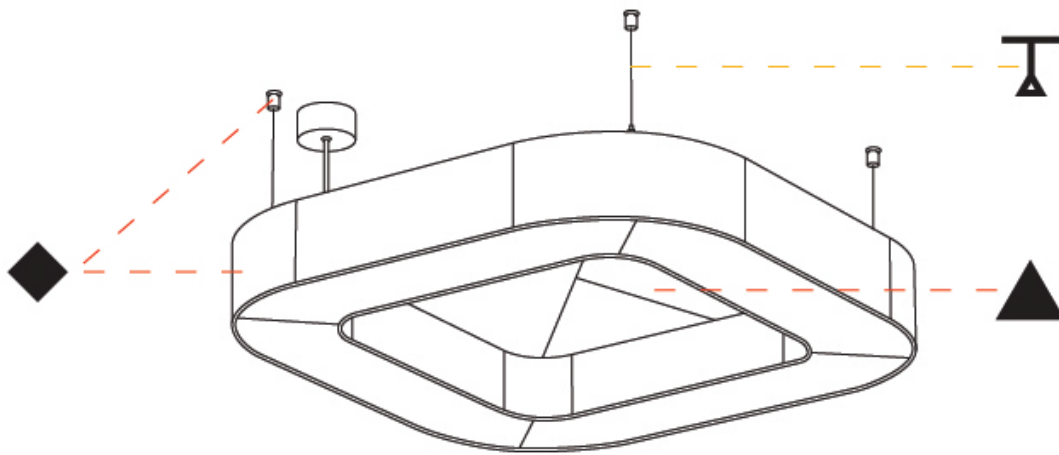

A300735-

PROJECT	_____
TYPE	_____
SPECIFIER	_____
QUANTITY	_____
DATE	_____