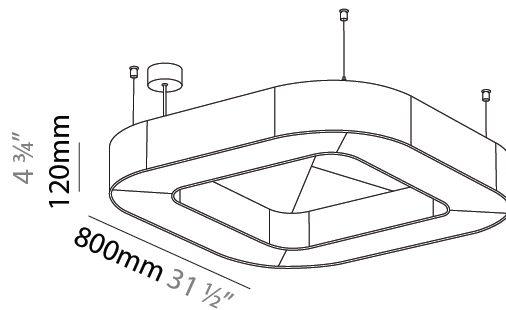

base number   LED Dimming   Color Temperature   Finishes (Diamond)   Finish Options   Diffuser Options   Cable Length

1. To build a product code in our configurator select the specify button on the base model # product page
2. To build a manual product code on this datasheet choose from the options listed below in blue font and add the suffix to the base model #

GENERAL

Series: Quantum Acoustic
Brand: Prolicht
Division: Architectural
Mounting Type: Suspension
Mounting Location: Ceiling
Subcategory: Acoustic

PHYSICAL

Shape: Round
Length (mm): 800
Length (in): 31 1/2
Width (mm): 800
Width (in): 31 1/2
Height (mm): 120
Height (in): 4 3/4
Light Distribution: Direct
Diffuser: PMMA - Opal / Micro-Prism
Fixture Finish: SSR / BKV / CWI / CRY / HAB / UFT / ITA / RUA / FTG / MYG / LOD / PUS / FRO / FUP / KIA / POP / BLS / SPG / MEY / GOH / GUM / CHC / COM / ABZ / JAG / OBR / MOS / ROR
Accent Finish: ANC / ASH / BNA / BTC / BZE / CEL / EGG / EVG / FOG / FOS / FST / FUA / IRI / IRO / KHA / LIC / LIM / MER / MSN / MUS / ONX / PEA / PLU / POL / PPY / RAY / ROY / RST / STE / SWD / TAN / TAU
Fixture Material: Aluminum
Cable Details: 2 000mm / 78 3/4" or 6 000mm / 236 1/4" Transparent Cable

ELECTRICAL

Lamp Type: LED (Zhaga Standard)
Input Wattage (W): 58.7

LED

Color Temperature (°K): 2700 / 3000 / 3500 / 4000
Max. Delivered Lumen (lm): Max 6423
Nominal Lumen (lm): Max 8759
CRI: >90 CRI
Lamp Life (hrs): 50000

OPTICAL

RATINGS AND CERTIFICATIONS

Certified By: CSA Certified to UL and CSA Standards
IP rating: IP20